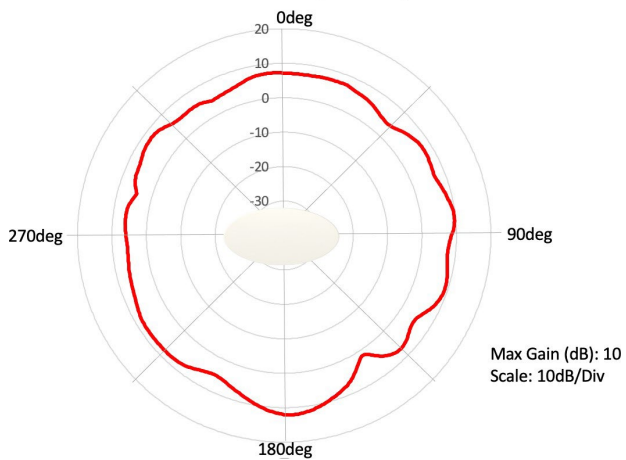

Services	NTP, Syslog, WIDs/WIPs, SNMP traps, DNS proxy
-----------------	---

Standards

Wi-Fi Protocols	VHT MCS rates, 16/64/256/1024-QAM, 20/40/80 MHz
	TWT, Long OFDM Symbol, Transmit beamforming, Airtime Fairness, AMSDU, AMPDU, RIFS, STBC, LDPC, MIMO Power Save, MRC, BPSK, QPSK, CCK, DSSS, OFDM, OFDMA, UL/DL MU-MIMO
	IEEE 802.11 a/ac/ax/b/d/e/g/h/i/k/n/r/u/v

XV2-2T0 Wi-Fi 6 Outdoor Access Point

Front View

Back Panel

Bottom View

Side View

Front Oblique View

XV2-2T0 Wi-Fi 6 Outdoor Access Point

Antenna Patterns

2.4 GHz Azimuth

2.4 GHz Elevation

5 GHz Azimuth

5 GHz Elevation

XV2-2T0 Wi-Fi 6 Outdoor Access Point

Cambium Ordering Information

REG-XV2-2T0	Regulatory Model
XV2-2T0XA00-US	XV2-2T0 Dual-Radio Wi-Fi 6. Outdoor (FCC) 802.11ax 2x2, Omni, US
XV2-2T0XA00-CA	XV2-2T0 Dual-Radio Wi-Fi 6. Outdoor (IC) 802.11ax 2x2, Omni, CA
XV2-2T0XA00-EU	XV2-2T0 Dual-Radio Wi-Fi 6. Outdoor (ETSI) 802.11ax 2x2, Omni, EU
XV2-2T0XA00-RW	XV2-2T0 Dual-Radio Wi-Fi 6. Outdoor 802.11ax 2x2, Omni, RW
N000000L142A	PoE, 60W, 56V, 5GbE DC Injector, Indoor, Energy Level 6 Supply, accepts C5 connector
N000900L031A	AC line cord, US Type B, 720mm, C5 connector
N000900L032A	AC line cord, EU Type F angled, 720mm, C5 connector
N000900L033A	AC line cord, UK Type G angled, 720mm, C5 connector
N000900L034A	AC line cord, BR Type N, 720mm, C5 connector
N000900L011A	AC line cord, AU Type I, 720mm, C5 connector
N000900L012A	AC line cord, IN Type D angled, 720mm, C5 connector
N000900L013A	AC line cord, AR Type I, 720mm, C5 connector
N000900L015A	AC line cord, CN Type I, 720mm, C5 connector
N000900L048A	AC line cord, ZA Type M angled, 720mm, C5 connector