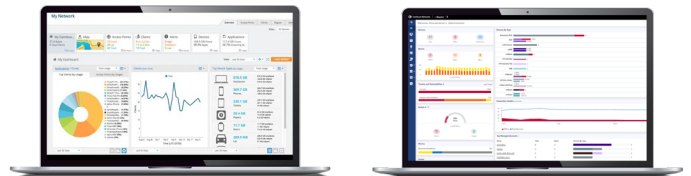

Cloud or on-premises management

XV2-2T0 continues the enterprise network convergence with edge-intelligent AP managed by application-intelligent Cambium Networks XMS or cnMaestro™ management system. Choose the management system that best fits your business and use the latest technology from Cambium Networks.