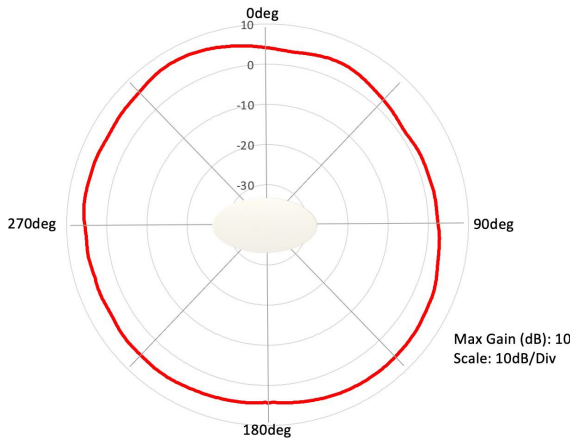

Services	NTP, Syslog, WIDs/WIPs, SNMP traps, DNS proxy
-----------------	---

Standards

Wi-Fi Protocols	VHT MCS rates, 16/64/256/1024-QAM, 20/40/80 MHz
	TWT, Long OFDM Symbol, Transmit beamforming, Airtime Fairness, AMSDU, AMPDU, RIFS, STBC, LDPC, MIMO Power Save, MRC, BPSK, QPSK, CCK, DSSS, OFDM, OFDMA, UL/DL MU-MIMO
	IEEE 802.11 a/ac/ax/b/d/e/g/h/i/k/n/r/u/v

XV2-2T0 Wi-Fi 6 Outdoor Access Point

Front View

Back Panel

Bottom View

Side View

Front Oblique View

XV2-2T0 Wi-Fi 6 Outdoor Access Point

Antenna Patterns

2.4 GHz Azimuth

2.4 GHz Elevation

5 GHz Azimuth

5 GHz Elevation

XV2-2T0 Wi-Fi 6 Outdoor Access Point

Cambium Ordering Information

REG-XV2-2T0	Regulatory Model
XV2-2T0XA00-US	XV2-2T0 Dual-Radio Wi-Fi 6. Outdoor (FCC) 802.11ax 2x2, Omni, US
XV2-2T0XA00-CA	XV2-2T0 Dual-Radio Wi-Fi 6. Outdoor (IC) 802.11ax 2x2, Omni, CA
XV2-2T0XA00-EU	XV2-2T0 Dual-Radio Wi-Fi 6. Outdoor (ETSI) 802.11ax 2x2, Omni, EU
XV2-2T0XA00-RW	XV2-2T0 Dual-Radio Wi-Fi 6. Outdoor 802.11ax 2x2, Omni, RW
N000000L142A	PoE, 60W, 56V, 5GbE DC Injector, Indoor, Energy Level 6 Supply, accepts C5 connector
N000900L031A	AC line cord, US Type B, 720mm, C5 connector
N000900L032A	AC line cord, EU Type F angled, 720mm, C5 connector
N000900L033A	AC line cord, UK Type G angled, 720mm, C5 connector
N000900L034A	AC line cord, BR Type N, 720mm, C5 connector
N000900L011A	AC line cord, AU Type I, 720mm, C5 connector
N000900L012A	AC line cord, IN Type D angled, 720mm, C5 connector
N000900L013A	AC line cord, AR Type I, 720mm, C5 connector
N000900L015A	AC line cord, CN Type I, 720mm, C5 connector
N000900L048A	AC line cord, ZA Type M angled, 720mm, C5 connector