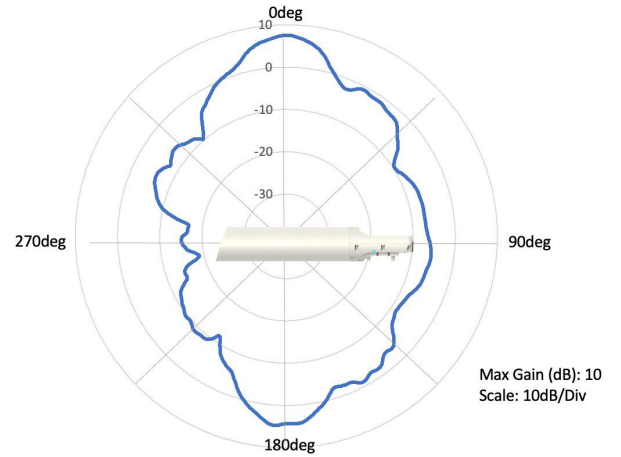

Services	NTP, Syslog, WIDs/WIPs, SNMP traps, DNS proxy
-----------------	---

Standards

Wi-Fi Protocols	VHT MCS rates, 16/64/256/1024-QAM, 20/40/80 MHz
	TWT, Long OFDM Symbol, Transmit beamforming, Airtime Fairness, AMSDU, AMPDU, RIFS, STBC, LDPC, MIMO Power Save, MRC, BPSK, QPSK, CCK, DSSS, OFDM, OFDMA, UL/DL MU-MIMO
	IEEE 802.11 a/ac/ax/b/d/e/g/h/i/k/n/r/u/v

XV2-2T0 Wi-Fi 6 Outdoor Access Point

Front View

Back Panel

Bottom View

Side View

Front Oblique View

XV2-2T0 Wi-Fi 6 Outdoor Access Point

Antenna Patterns

2.4 GHz Azimuth

2.4 GHz Elevation

5 GHz Azimuth

5 GHz Elevation

XV2-2T0 Wi-Fi 6 Outdoor Access Point

Cambium Ordering Information

REG-XV2-2T0	Regulatory Model
XV2-2T0XA00-US	XV2-2T0 Dual-Radio Wi-Fi 6. Outdoor (FCC) 802.11ax 2x2, Omni, US
XV2-2T0XA00-CA	XV2-2T0 Dual-Radio Wi-Fi 6. Outdoor (IC) 802.11ax 2x2, Omni, CA
XV2-2T0XA00-EU	XV2-2T0 Dual-Radio Wi-Fi 6. Outdoor (ETSI) 802.11ax 2x2, Omni, EU
XV2-2T0XA00-RW	XV2-2T0 Dual-Radio Wi-Fi 6. Outdoor 802.11ax 2x2, Omni, RW
N000000L142A	PoE, 60W, 56V, 5GbE DC Injector, Indoor, Energy Level 6 Supply, accepts C5 connector
N000900L031A	AC line cord, US Type B, 720mm, C5 connector
N000900L032A	AC line cord, EU Type F angled, 720mm, C5 connector
N000900L033A	AC line cord, UK Type G angled, 720mm, C5 connector
N000900L034A	AC line cord, BR Type N, 720mm, C5 connector
N000900L011A	AC line cord, AU Type I, 720mm, C5 connector
N000900L012A	AC line cord, IN Type D angled, 720mm, C5 connector
N000900L013A	AC line cord, AR Type I, 720mm, C5 connector
N000900L015A	AC line cord, CN Type I, 720mm, C5 connector
N000900L048A	AC line cord, ZA Type M angled, 720mm, C5 connector