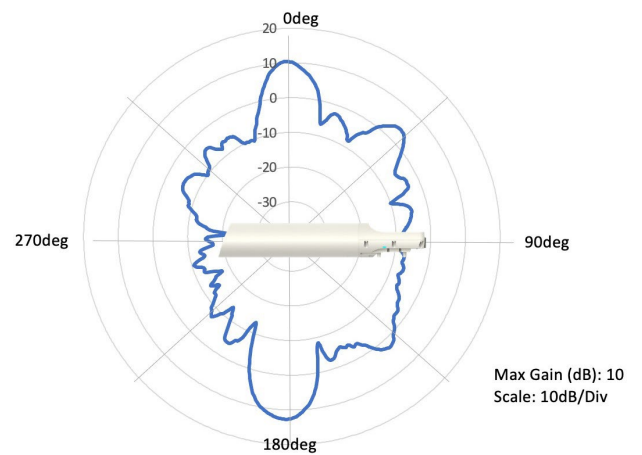

XV2-2T0 Wi-Fi 6 Outdoor Access Point

Front View

Back Panel

Bottom View

Side View

Front Oblique View

XV2-2T0 Wi-Fi 6 Outdoor Access Point

Antenna Patterns

2.4 GHz Azimuth

2.4 GHz Elevation

5 GHz Azimuth

5 GHz Elevation

XV2-2T0 Wi-Fi 6 Outdoor Access Point

Cambium Ordering Information

REG-XV2-2T0	Regulatory Model
XV2-2T0XA00-US	XV2-2T0 Dual-Radio Wi-Fi 6. Outdoor (FCC) 802.11ax 2x2, Omni, US
XV2-2T0XA00-CA	XV2-2T0 Dual-Radio Wi-Fi 6. Outdoor (IC) 802.11ax 2x2, Omni, CA
XV2-2T0XA00-EU	XV2-2T0 Dual-Radio Wi-Fi 6. Outdoor (ETSI) 802.11ax 2x2, Omni, EU
XV2-2T0XA00-RW	XV2-2T0 Dual-Radio Wi-Fi 6. Outdoor 802.11ax 2x2, Omni, RW
N000000L142A	PoE, 60W, 56V, 5GbE DC Injector, Indoor, Energy Level 6 Supply, accepts C5 connector
N000900L031A	AC line cord, US Type B, 720mm, C5 connector
N000900L032A	AC line cord, EU Type F angled, 720mm, C5 connector
N000900L033A	AC line cord, UK Type G angled, 720mm, C5 connector
N000900L034A	AC line cord, BR Type N, 720mm, C5 connector
N000900L011A	AC line cord, AU Type I, 720mm, C5 connector
N000900L012A	AC line cord, IN Type D angled, 720mm, C5 connector
N000900L013A	AC line cord, AR Type I, 720mm, C5 connector
N000900L015A	AC line cord, CN Type I, 720mm, C5 connector
N000900L048A	AC line cord, ZA Type M angled, 720mm, C5 connector